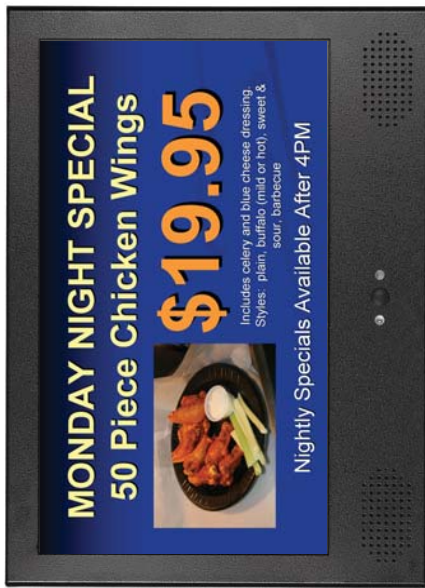

## Stand Alone AD Displays

Digital Imaging Source offers a complete line of Digital Signage Solutions. Our products can loop JPEG and MPEG file formats. All solid-state design means years of worry free silent operation.

Our "Stand Alone AD Displays" are ideal for wall applications where space is limited. We also have table top and floor mount options available to offer maximum portability. All of our systems run off compact flash cards (unless otherwise noted under the specifications).

### 19" Stand Alone AD Display

Model No.	FP0700 / FP0700-T	FP1010 / FP1010-T	FP1560 / FP-1560-T
Screen Size	7"	10"	15"
Number of Pixels	800 x 480	800 x 480	1366 x 768
Aspect Ratio	16:9	16:9	16:9
Brightness	300 cd/m <sup>2</sup>	350 cd/m <sup>2</sup>	250 cd/m <sup>2</sup>
Contrast Ratio	500:1	300:1	500:1
Response Time	10ms	15ms	8ms
Viewing Angle	V: 120° / H: 140°	V: 110° / H: 130°	V: 65° / H: 90°
Speaker	2W x 2	2W x 2	3W x 2
Storage Media	Compact Flash Card	Secure Digital Card	Compact Flash Card
Supported Formats	JPEG / MPEG1 & 2	JPEG / MPEG1 & 2	JPEG / MPEG1 & 2
Supported Resolutions	JPEG - 720 x 480 MPEG - 720 x 480	JPEG - 1920x1080 MPEG - 720 x 480	JPEG - 1920x1080 MPEG - 720 x 480
Operating Temperature	0 - 40 Degrees Celsius	0 - 40 Degrees Celsius	0 - 40 Degrees Celsius
Power Consumption	6W	7W	20W
Power Source	DC 12V	DC 12V	DC 12V
Dimensions	190x140x35 mm	260x190x40 mm	388x281x45 mm
Weight	2.6 lbs	3.1 lbs	7.9 lbs
Mounting Options	VESA 50x50 mm	VESA 50x50 mm	VESA 100x100 mm